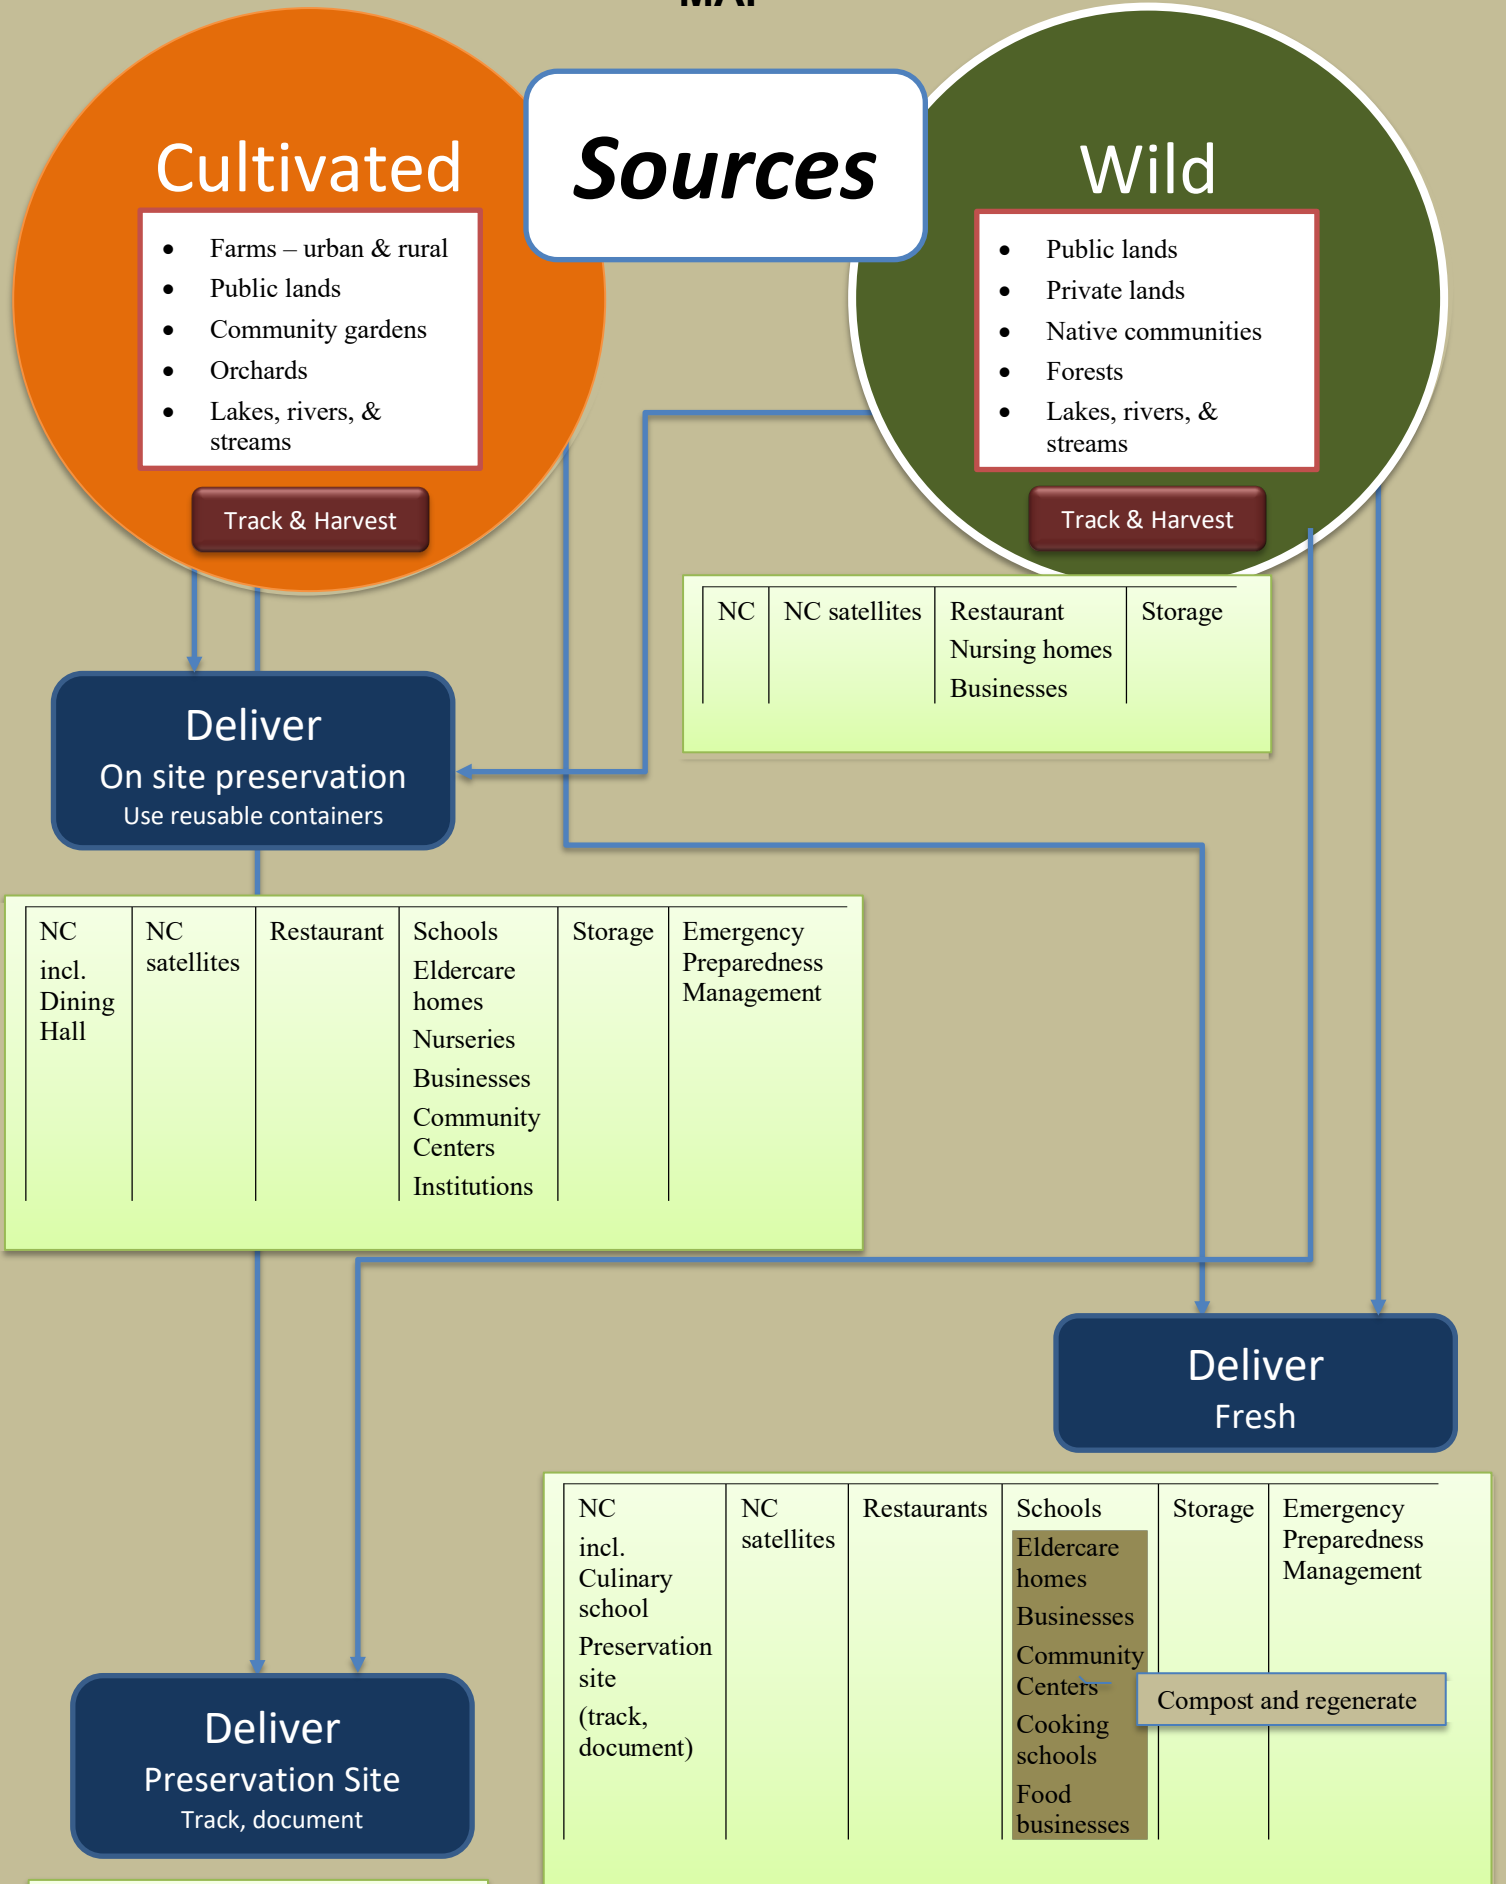

REGENERATIVE FOOD WEB ECONOMY

Capture System (Source to Table) MAP

Preserved/prepared foods to:

NC satellites	Satellites	Community business
------------------	------------	-----------------------

- Compost (waste) regenerate
- Reusable containers

Preservation

- Canning & bottling
- Freezing
- Drying
- Pickling
- Cook & serve

NC = Neighborhood Commons